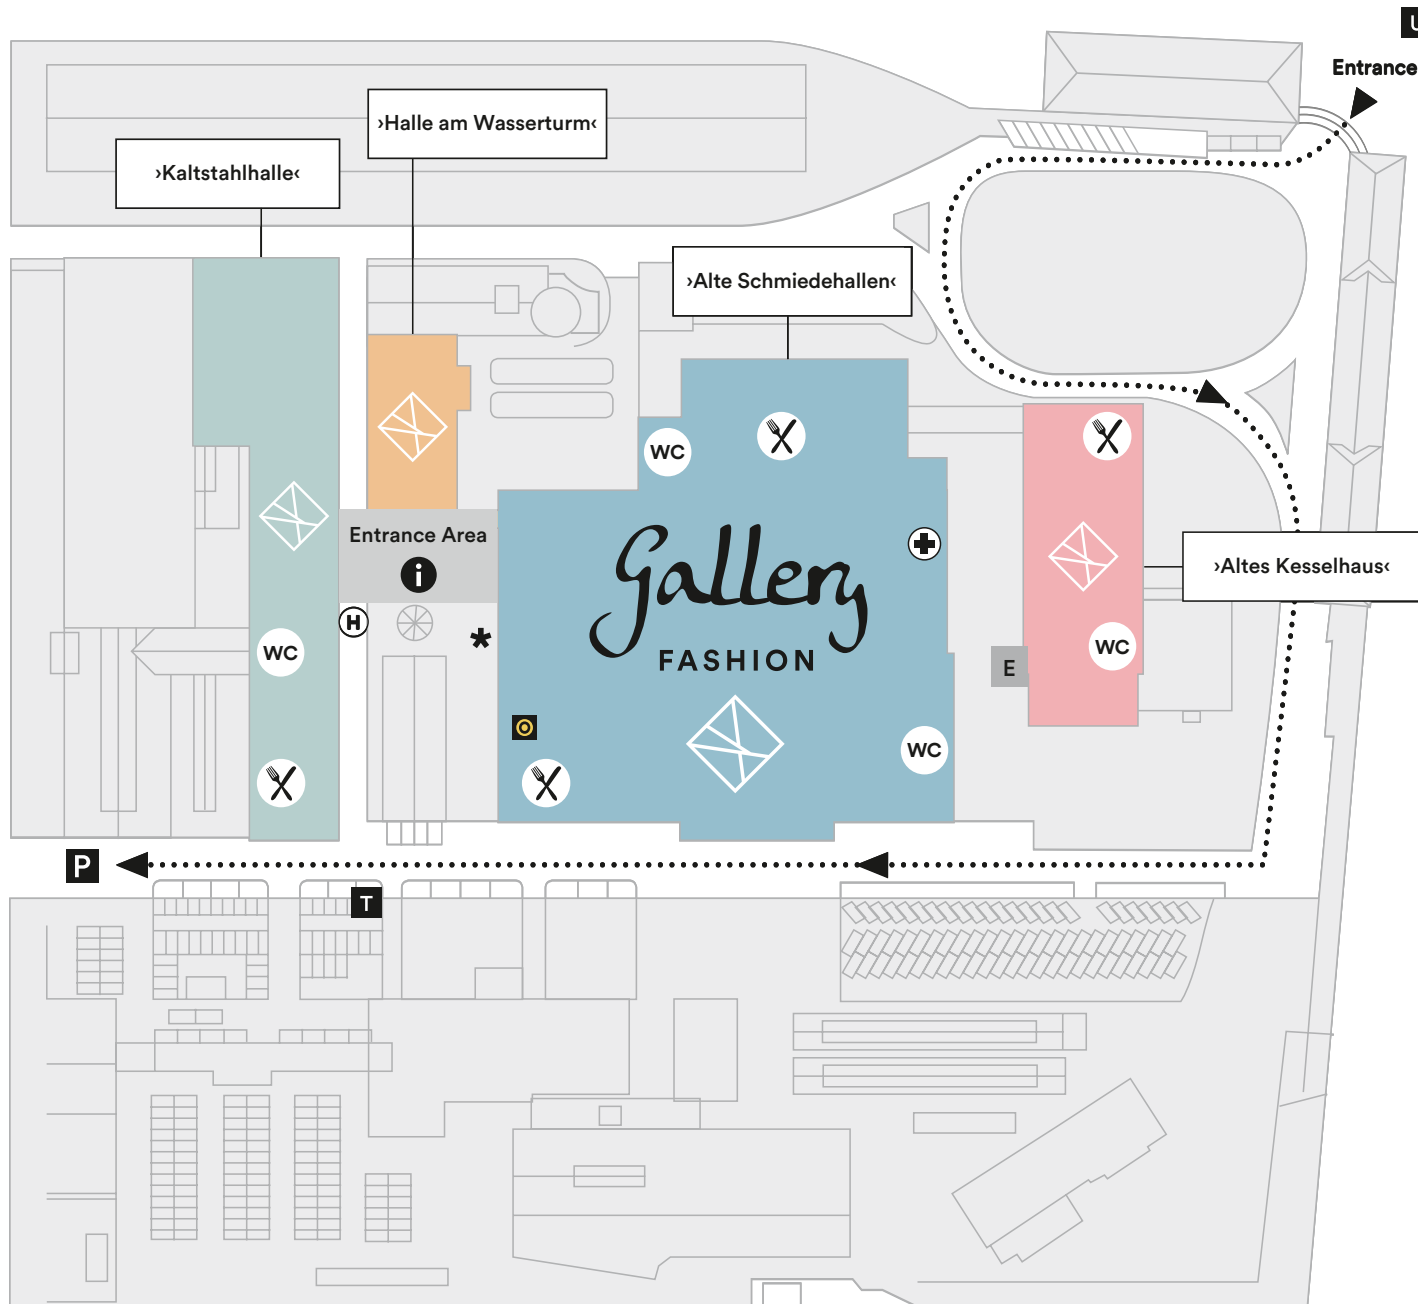

# Welcome to Gallery FASHION

@ Areal Böhler

Accessories & Shoes  
Avantgarde, Design & Contemporary  
Evening & Occasion  
›Alte Schmiedehallen‹

The Showroom Concept  
›Kaltstahlhalle‹

Showroom@ ›Altes Kesselhaus‹

Klauser @Areal Böhler  
›Halle am Wasserturm‹

›Entrance Area‹

- E** Entrance
- (H)** Gallery FASHION Express & Fashion-Net-Shuttle
- (i)** Information
- (U)** Tube Station Lörick, U70, U74, U76
- (P)** Parking
- ..... Driveway to parking
- (T)** Taxi
- (+)** First Aid
- (X)** Pumpenraum  
Panel discussions + Gallery Trendview
- (\*)** Matchmaking on the bus  
NRW.International (Sunday only)